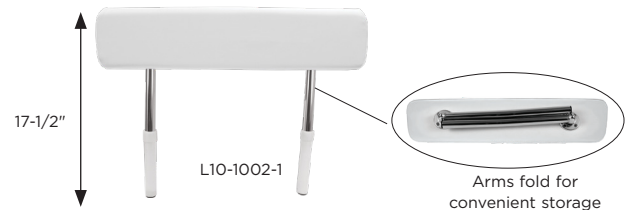

NEPTUNE PREMIUM LEANING POST

Designed with the ultimate fishing enthusiast in mind, the Neptune Premium Leaning Post maximizes space and storage on small- to medium-sized boats. Easily store and transport fishing supplies using the removable fiberglass storage tray.

FEATURES & BENEFITS

- Ideal for boats up to 30-feet long
- Features four flush-mounted aluminum rod holders
- Comes equipped with a folding footrest and wrap-around grab rail
- Durable aluminum seat hinges and a hand-laid fiberglass deck
- Continuous flat bar mounting pads
- Storage space for a 72-quart cooler, which secures in place using a strap (included)
- Mildew, fungus and UV-resistant marine-grade vinyl fabric

UNIVERSAL LEANING POST BACKREST

- Universal design to fit Neptune Leaning Posts and most standard leaning posts
- Arms install at desired width to fit rod holders
- Cool, white, easy-to-clean, cushioned backrest
- Arms fold for easy storage when not in use

PART #	DESCRIPTION	HEIGHT	DEPTH	WIDTH	UPC
L10-1001-1	Neptune Premium Leaning Post w/ Fiberglass Storage Tray	33-1/2"	27"*	39"	630838025403
L10-1002-1	Neptune II Leaning Post Backrest	7-3/8"	3"	34"	630838023331