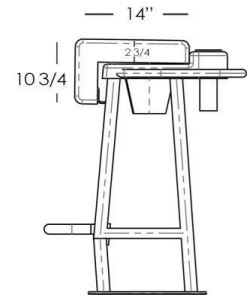

NEPTUNE PREMIUM LEANING POST

Designed with the ultimate fishing enthusiast in mind, the Neptune Premium Leaning Post maximizes space and storage on small- to medium-sized boats. Easily store and transport fishing supplies using the removable fiberglass storage tray.

FEATURES & BENEFITS

- Ideal for boats up to 30-feet long
- Features four flush-mounted aluminum rod holders
- Comes equipped with a folding footrest and wrap-around grab rail
- Durable aluminum seat hinges and a hand-laid fiberglass deck
- Continuous flat bar mounting pads
- Storage space for a 72-quart cooler, which secures in place using a strap (included)
- Mildew, fungus and UV-resistant marine-grade vinyl fabric

UNIVERSAL LEANING POST BACKREST

- Universal design to fit Neptune Leaning Posts and most standard leaning posts
- Arms install at desired width to fit rod holders
- Cool, white, easy-to-clean, cushioned backrest
- Arms fold for easy storage when not in use

PART #	DESCRIPTION	HEIGHT	DEPTH	WIDTH	UPC
L10-1001-1	Neptune Premium Leaning Post w/ Fiberglass Storage Tray	33-1/2"	27"*	39"	630838025403
L10-1002-1	Neptune II Leaning Post Backrest	7-3/8"	3"	34"	630838023331