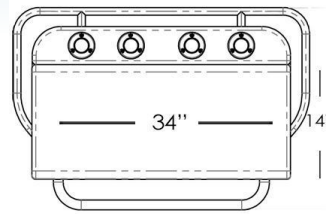

FEATURES & BENEFITS

- Ideal for boats up to 30-feet long
- Features four flush-mounted aluminum rod holders
- Comes equipped with a folding footrest and wrap-around grab rail
- Durable aluminum seat hinges and a hand-laid fiberglass deck
- Continuous flat bar mounting pads
- Storage space for a 72-quart cooler, which secures in place using a strap (included)
- Mildew, fungus and UV-resistant marine-grade vinyl fabric

PART #	DESCRIPTION	HEIGHT	DEPTH	WIDTH	UPC
L10-1001-1	Neptune Premium Leaning Post w/ Fiberglass Storage Tray	33-1/2"	27"*	39"	630838025403
L10-1002-1	Neptune II Leaning Post Backrest	7-3/8"	3"	34"	630838023331