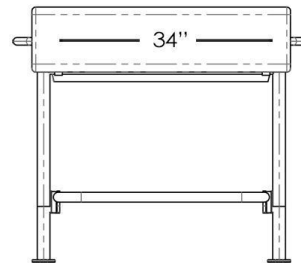

FEATURES & BENEFITS

- Ideal for boats up to 30-feet long
- Features four flush-mounted aluminum rod holders
- Comes equipped with a folding footrest and wrap-around grab rail
- Durable aluminum seat hinges and a hand-laid fiberglass deck
- Continuous flat bar mounting pads
- Storage space for a 72-quart cooler, which secures in place using a strap (included)
- Mildew, fungus and UV-resistant marine-grade vinyl fabric

PART #	DESCRIPTION	HEIGHT	DEPTH	WIDTH	UPC
L10-1001-1	Neptune Premium Leaning Post w/ Fiberglass Storage Tray	33-1/2"	27"*	39"	630838025403
L10-1002-1	Neptune II Leaning Post Backrest	7-3/8"	3"	34"	630838023331